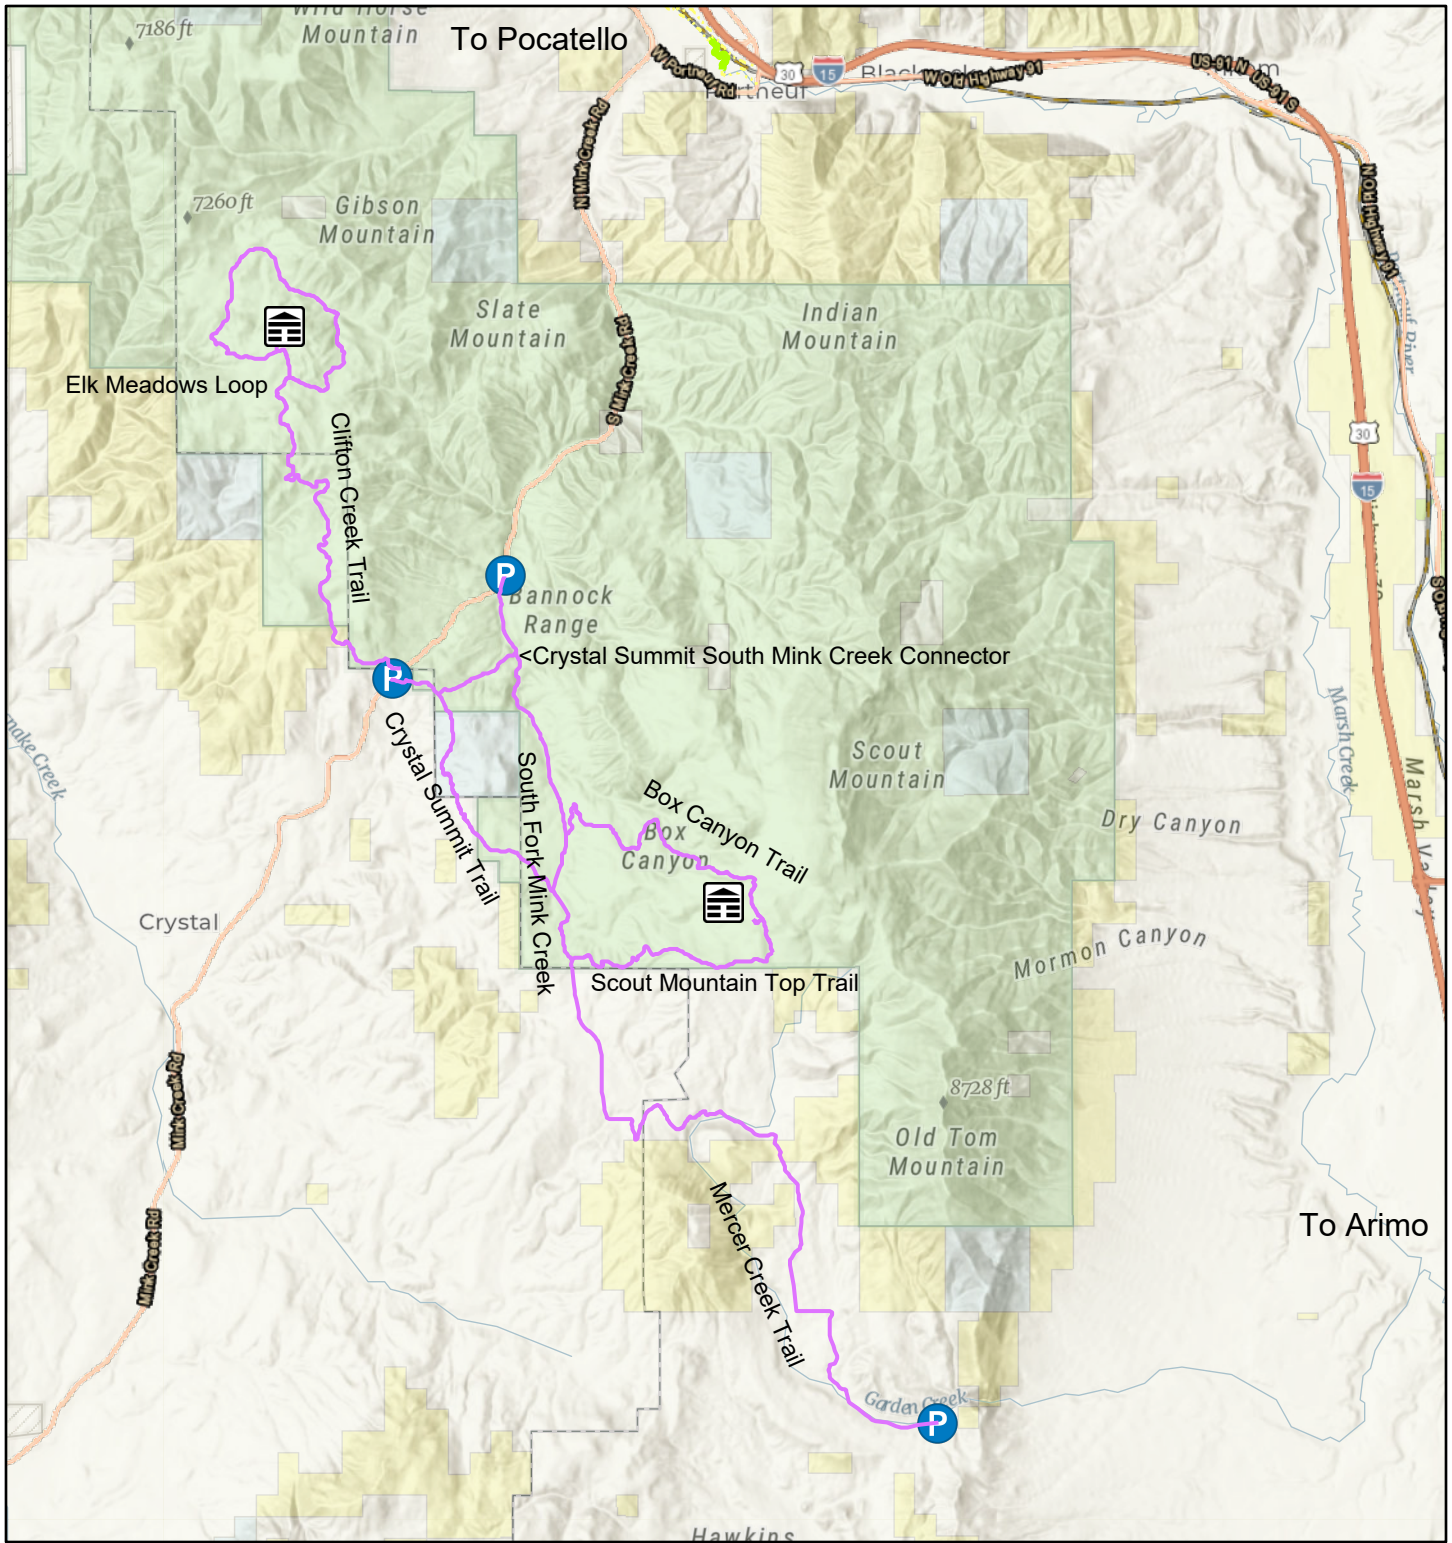

Southeast Idaho Snowmobile Trails - Pocatello Area

8/29/2024, 12:43:29 PM

1:193,069

- | | | |
|----------------------------------|----------|----------|
| Groomed Snowmobile Trails | COE | NWR |
| Snowmobile ATV Trailhead | DOE | PRIVATE |
| Pocatello Greenway Trails | FAA | STATE |
| Existing | HSTRCWTR | STATEFG |
| Proposed | IR | STATEOTH |
| All Public Lands | LU_DOI | STATEPR |
| BIA | LU_USDA | USFS |
| BLM | MIL | USGS |
| BOR | NPS | |

<https://idahohighcountry.org/cat/snowmobile-trails/>