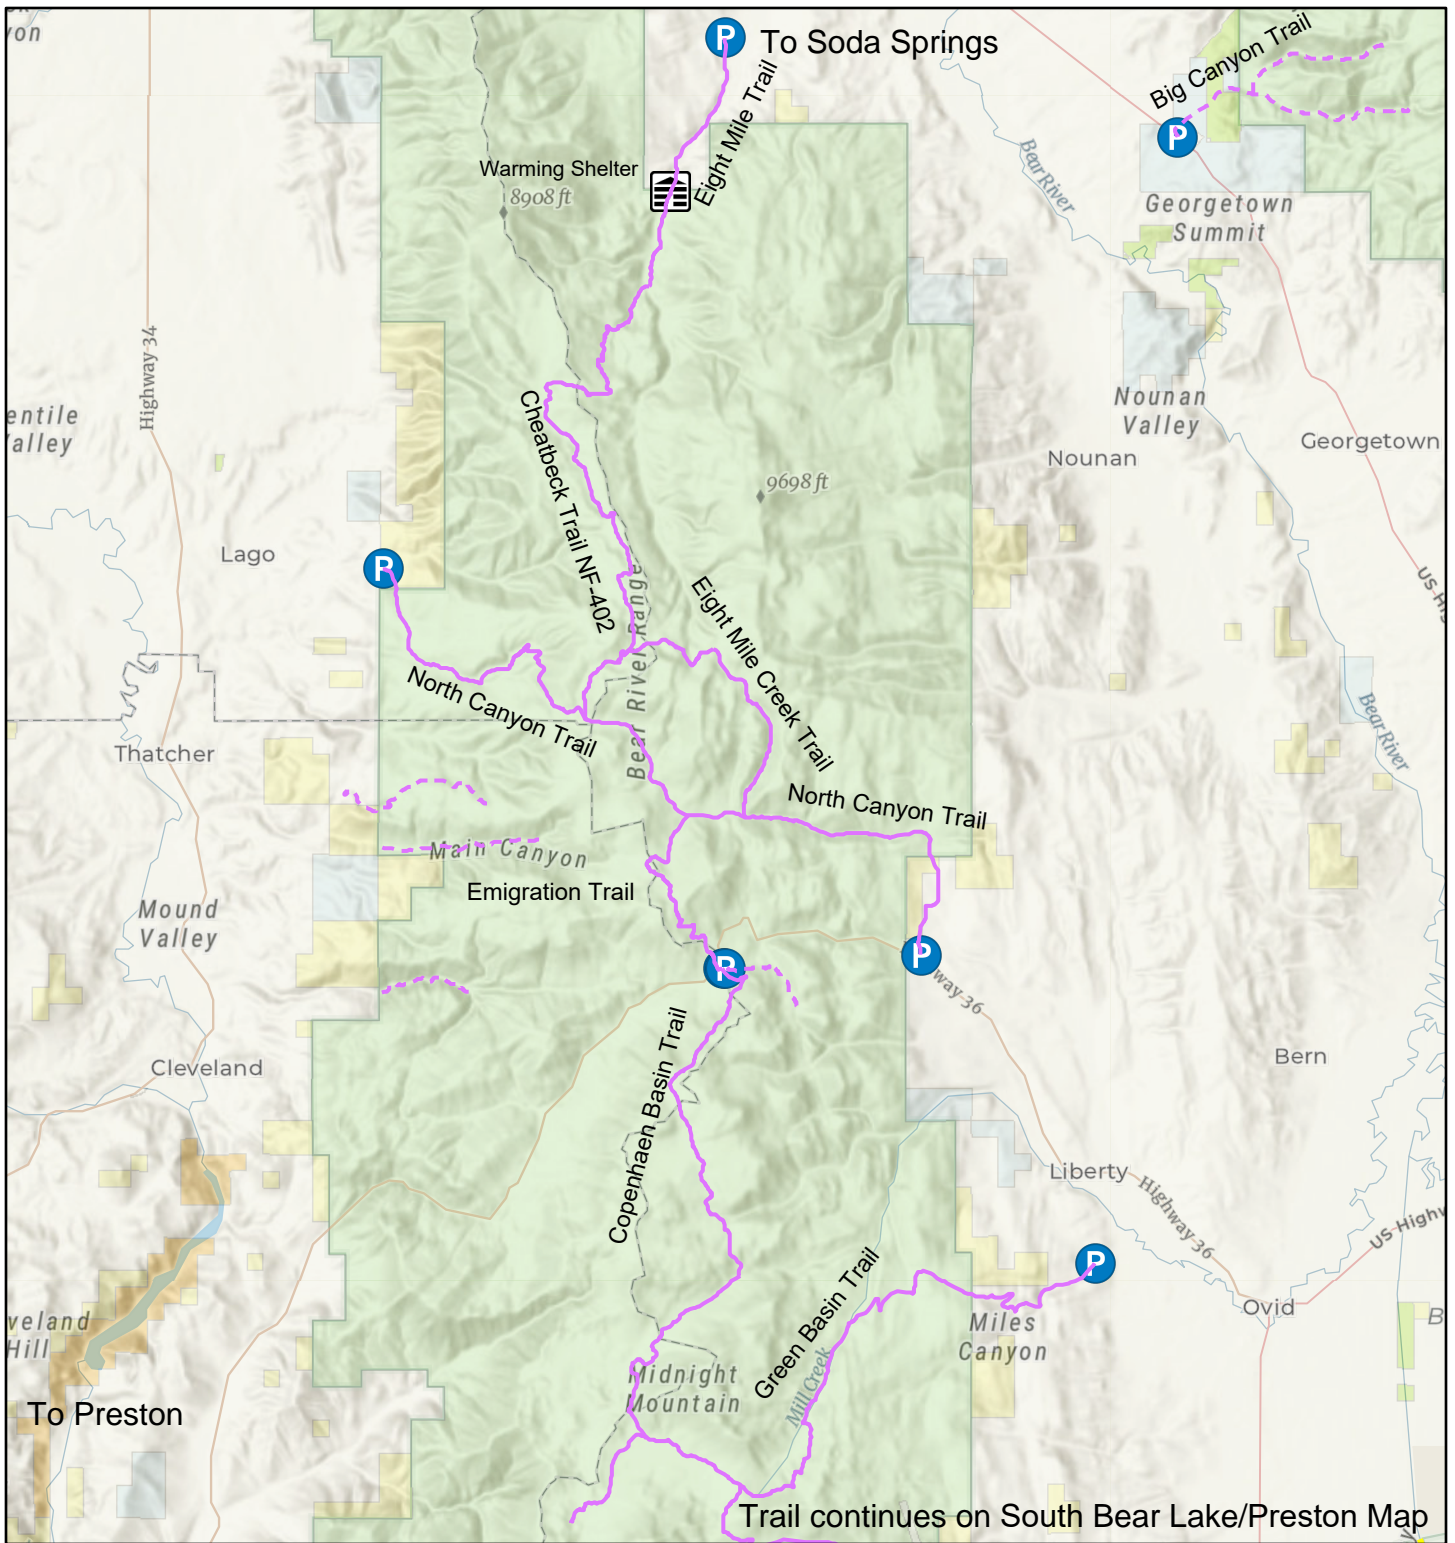

# Southeast Idaho Snowmobile Trails - North Bear Lake/Soda Springs

Trail continues on South Bear Lake/Preston Map

8/26/2024, 3:41:10 PM

1:249,606

- |                            |          |          |
|----------------------------|----------|----------|
| Ungroomed Snowmobile Trail | BOR      | NPS      |
| Groomed Snowmobile Trails  | COE      | NWR      |
| Snowmobile ATV Trailhead   | DOE      | PRIVATE  |
| Automobiles                | FAA      | STATE    |
| Guard Station              | HSTRCWTR | STATEFG  |
| All Public Lands           | IR       | STATEOTH |
| BIA                        | LU_DOI   | STATEPR  |
| BLM                        | LU_USDA  | USFS     |
|                            | MIL      | USGS     |