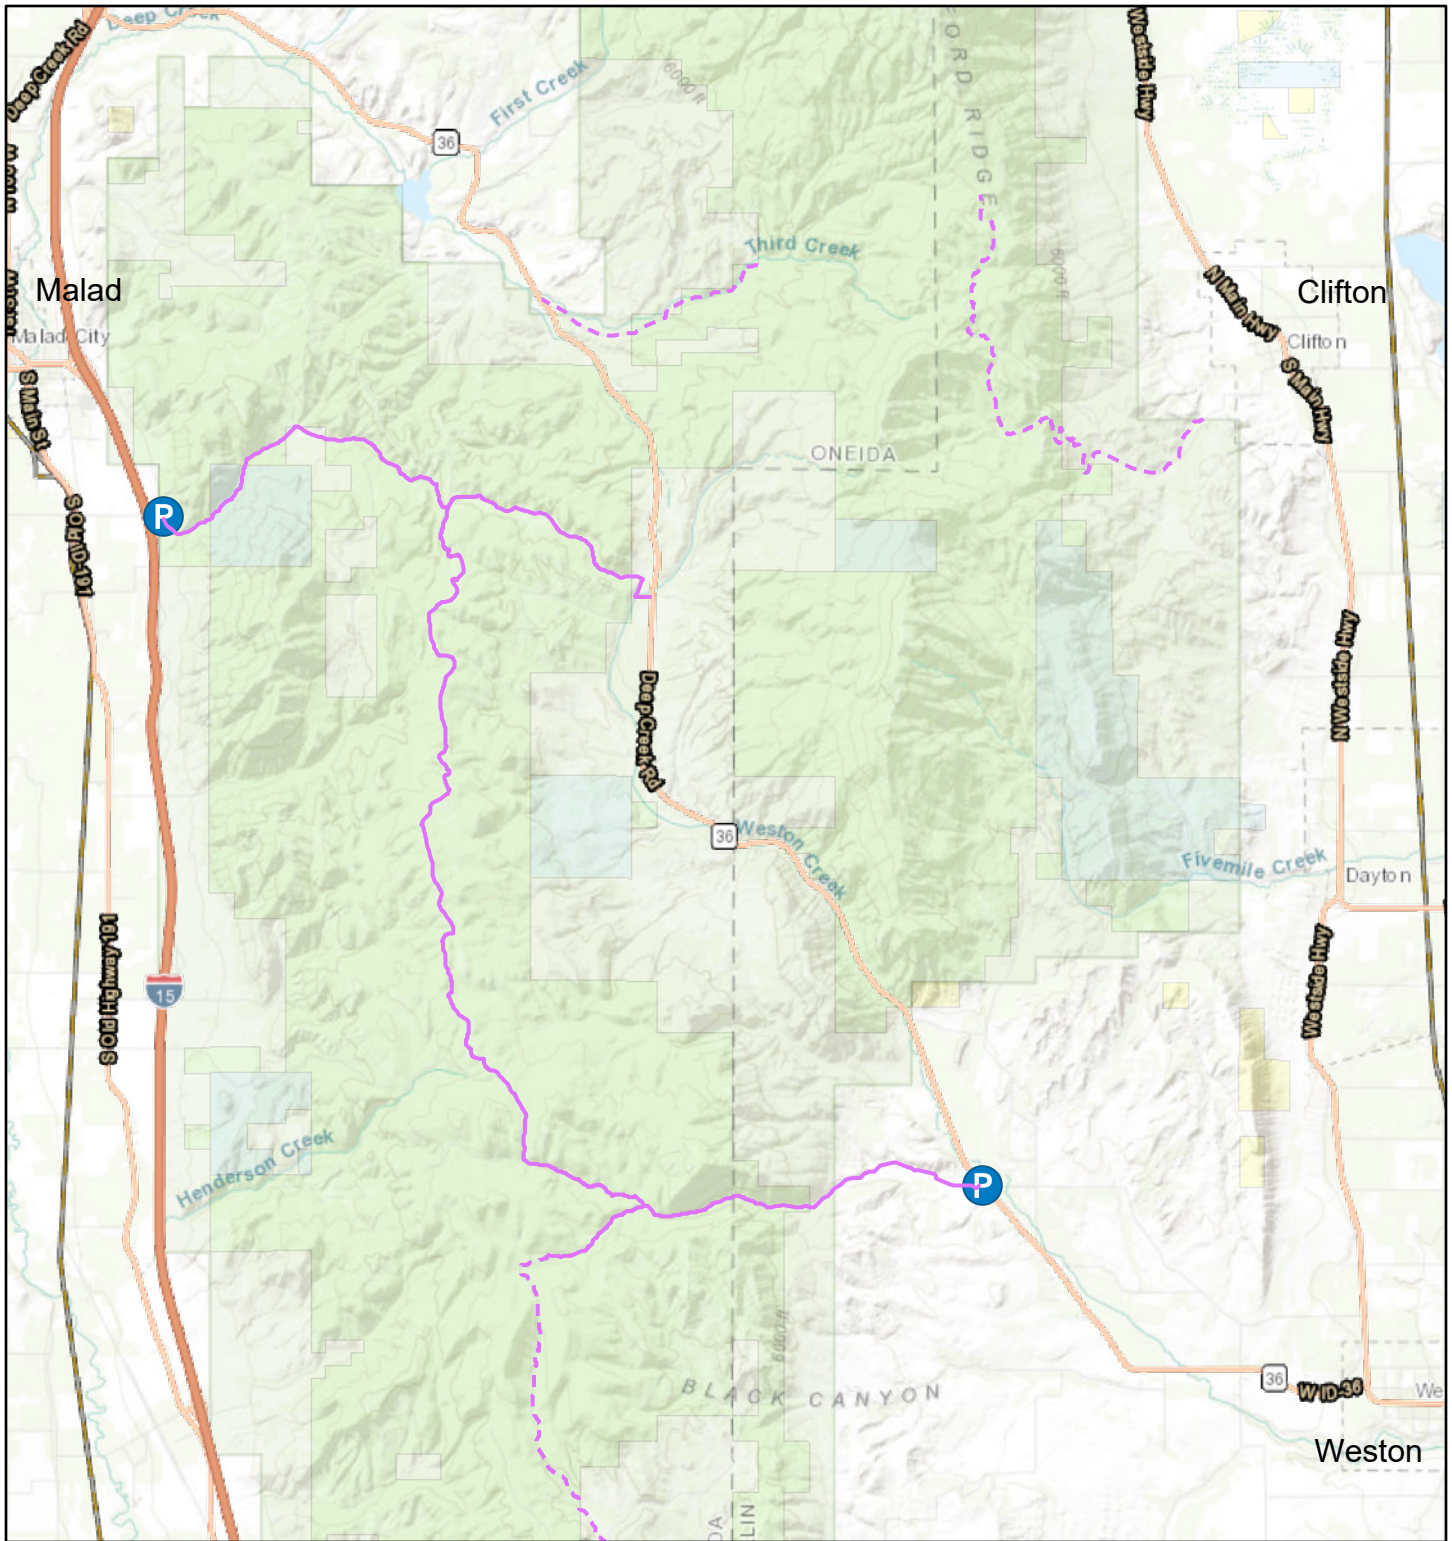

Southeast Idaho Snowmobile Trails - Dayton/Weston

8/26/2024, 11:51:39 AM

1:160,891

- | | | |
|----------------------------|----------|----------|
| Ungroomed Snowmobile Trail | DOE | NWR |
| Groomed Snowmobile Trails | FAA | PRIVATE |
| Snowmobile ATV Trailhead | HSTRCWTR | STATE |
| All Public Lands | IR | STATEFG |
| BIA | LU_DOI | STATEOTH |
| BLM | LU_USDA | STATEPR |
| BOR | MIL | USFS |
| COE | NPS | USGS |

<https://idahohighcountry.org/cat/snowmobile-trails/>