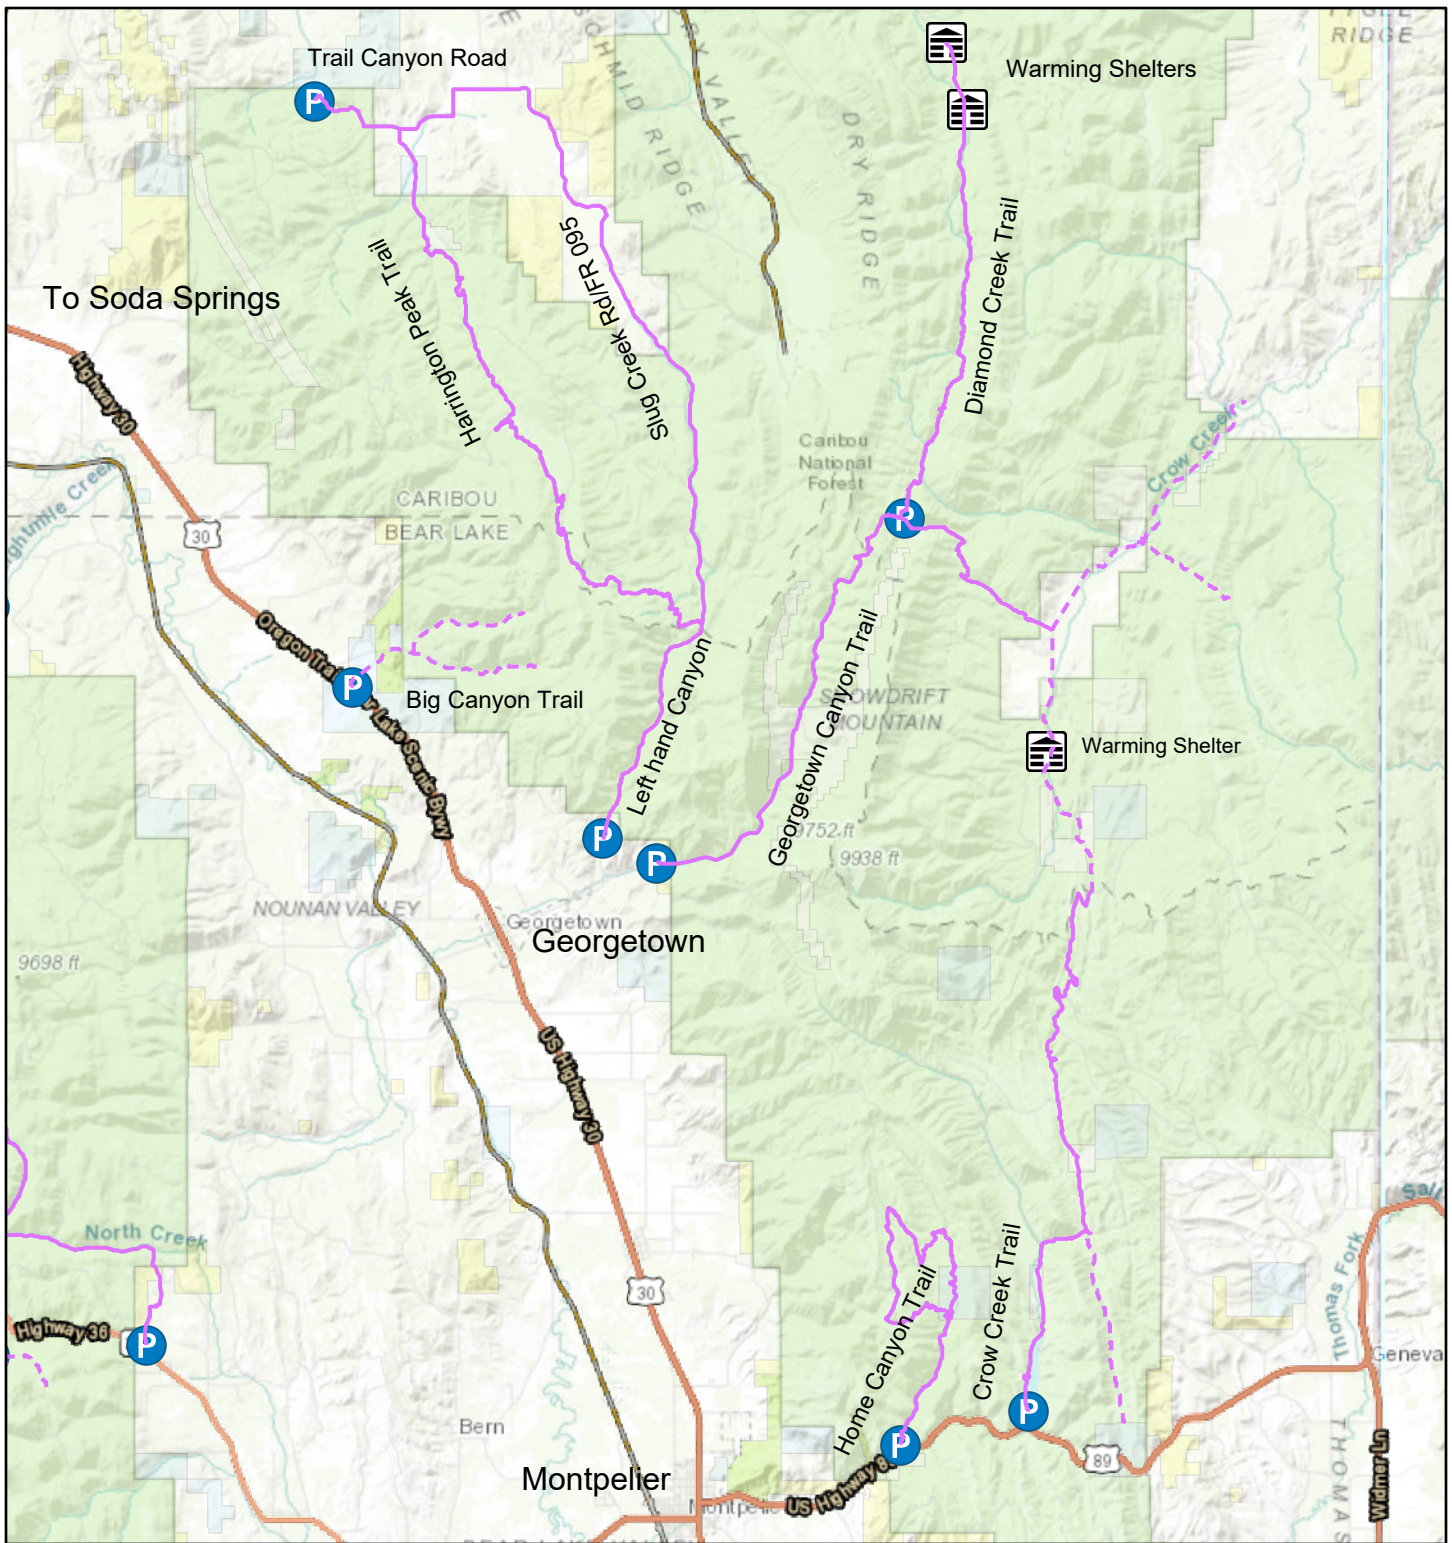

# Southeast Idaho Snowmobile Trails - Montpelier/Soda Springs

8/26/2024, 1:40:03 PM

1:310,360

- |                            |          |          |
|----------------------------|----------|----------|
| Ungroomed Snowmobile Trail | COE      | NWR      |
| Groomed Snowmobile Trails  | DOE      | PRIVATE  |
| Snowmobile ATV Trailhead   | FAA      | STATE    |
| Guard Station              | HSTRCWTR | STATEFG  |
| All Public Lands           |          |          |
| BIA                        | IR       | STATEOTH |
| BLM                        | LU_DOI   | STATEPR  |
| BOR                        | LU_USDA  | USFS     |
|                            | MIL      | USGS     |
|                            | NPS      |          |

<https://idahohighcountry.org/cat/snowmobile-trails/>